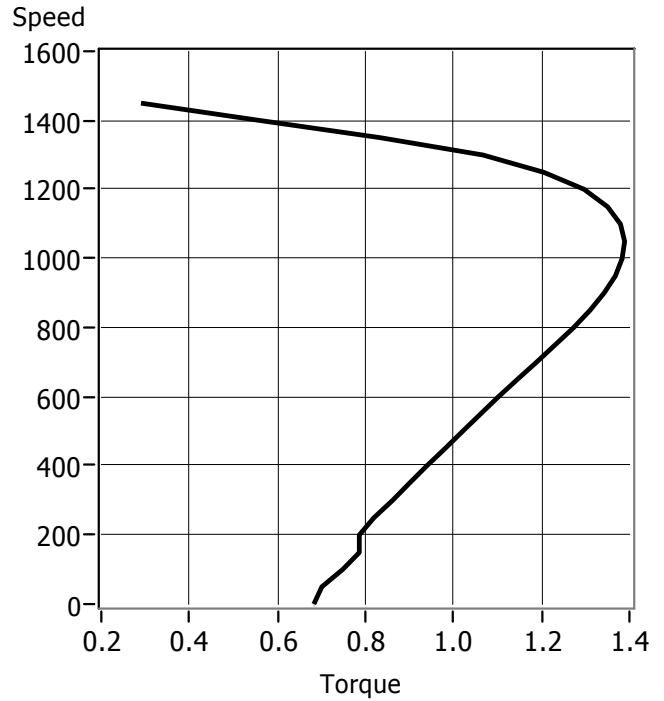

Remco Products Ltd, Motor TestData: 48-4-180/6DS 4 MFD

Test Date: 20/10/2008
Test Time: 10:03:26
Maximum Torque: 1.393
Maximum Speed: 1489.000
Maximum Input Watts: 486.353
Maximum Output Watts: 163.522
Maximum Current: 2.132

High Speed Setting
Room Temp = 20.8
Cold Res = 38.62
Hot Res = 44.75
Tested at 40 degrees

Time	Volts 1	Amps 1	Watts IN 1	Speed [RPM]	Torque [N.m]	Watts OUT	Efficiency
0.336	243.356	0.699	133.417	1450.000	0.291	44.105	0.314
0.441	243.011	0.805	173.823	1400.000	0.559	81.998	0.458
0.569	242.818	0.946	215.087	1350.000	0.835	117.968	0.545
0.762	242.683	1.084	251.063	1300.000	1.067	145.257	0.578
0.959	242.461	1.202	280.481	1250.000	1.206	157.838	0.562
1.156	242.188	1.313	306.950	1200.000	1.297	162.931	0.531
1.339	242.106	1.411	330.010	1150.000	1.351	162.726	0.494
1.546	241.947	1.499	350.298	1100.000	1.380	158.921	0.454
1.729	241.930	1.577	368.241	1050.000	1.389	152.746	0.415
1.937	241.792	1.647	383.688	1000.000	1.384	144.932	0.378
2.143	241.732	1.712	398.228	950.000	1.368	136.129	0.342
2.331	241.777	1.769	410.714	900.000	1.343	126.588	0.308
2.534	241.628	1.819	421.341	850.000	1.311	116.692	0.277
2.718	241.607	1.863	430.788	800.000	1.273	106.641	0.248
2.930	241.552	1.903	439.243	750.000	1.231	96.694	0.220
3.132	241.492	1.939	446.552	700.000	1.189	87.157	0.195
3.334	241.424	1.970	452.884	650.000	1.146	77.997	0.172
3.528	241.503	1.998	458.856	600.000	1.103	69.289	0.151
3.726	241.452	2.022	463.658	550.000	1.062	61.196	0.132
3.917	241.465	2.043	468.167	500.000	1.021	53.481	0.114
4.125	241.369	2.061	471.539	450.000	0.981	46.228	0.098
4.316	241.383	2.078	475.111	400.000	0.940	39.368	0.083
4.519	241.303	2.092	477.787	350.000	0.900	33.001	0.069
4.714	241.296	2.104	480.469	300.000	0.862	27.079	0.057
4.911	241.341	2.114	482.559	250.000	0.820	21.466	0.045
5.097	241.340	2.123	484.235	200.000	0.786	16.466	0.034
5.271	241.289	2.129	485.439	150.000	0.786	12.345	0.025
7.526	241.395	2.128	485.579	100.000	0.748	8.229	0.017
10.226	241.436	2.123	484.694	50.000	0.702	4.115	0.009
10.001	241.439	2.133	486.716	0.000	0.683	0.000	0.000