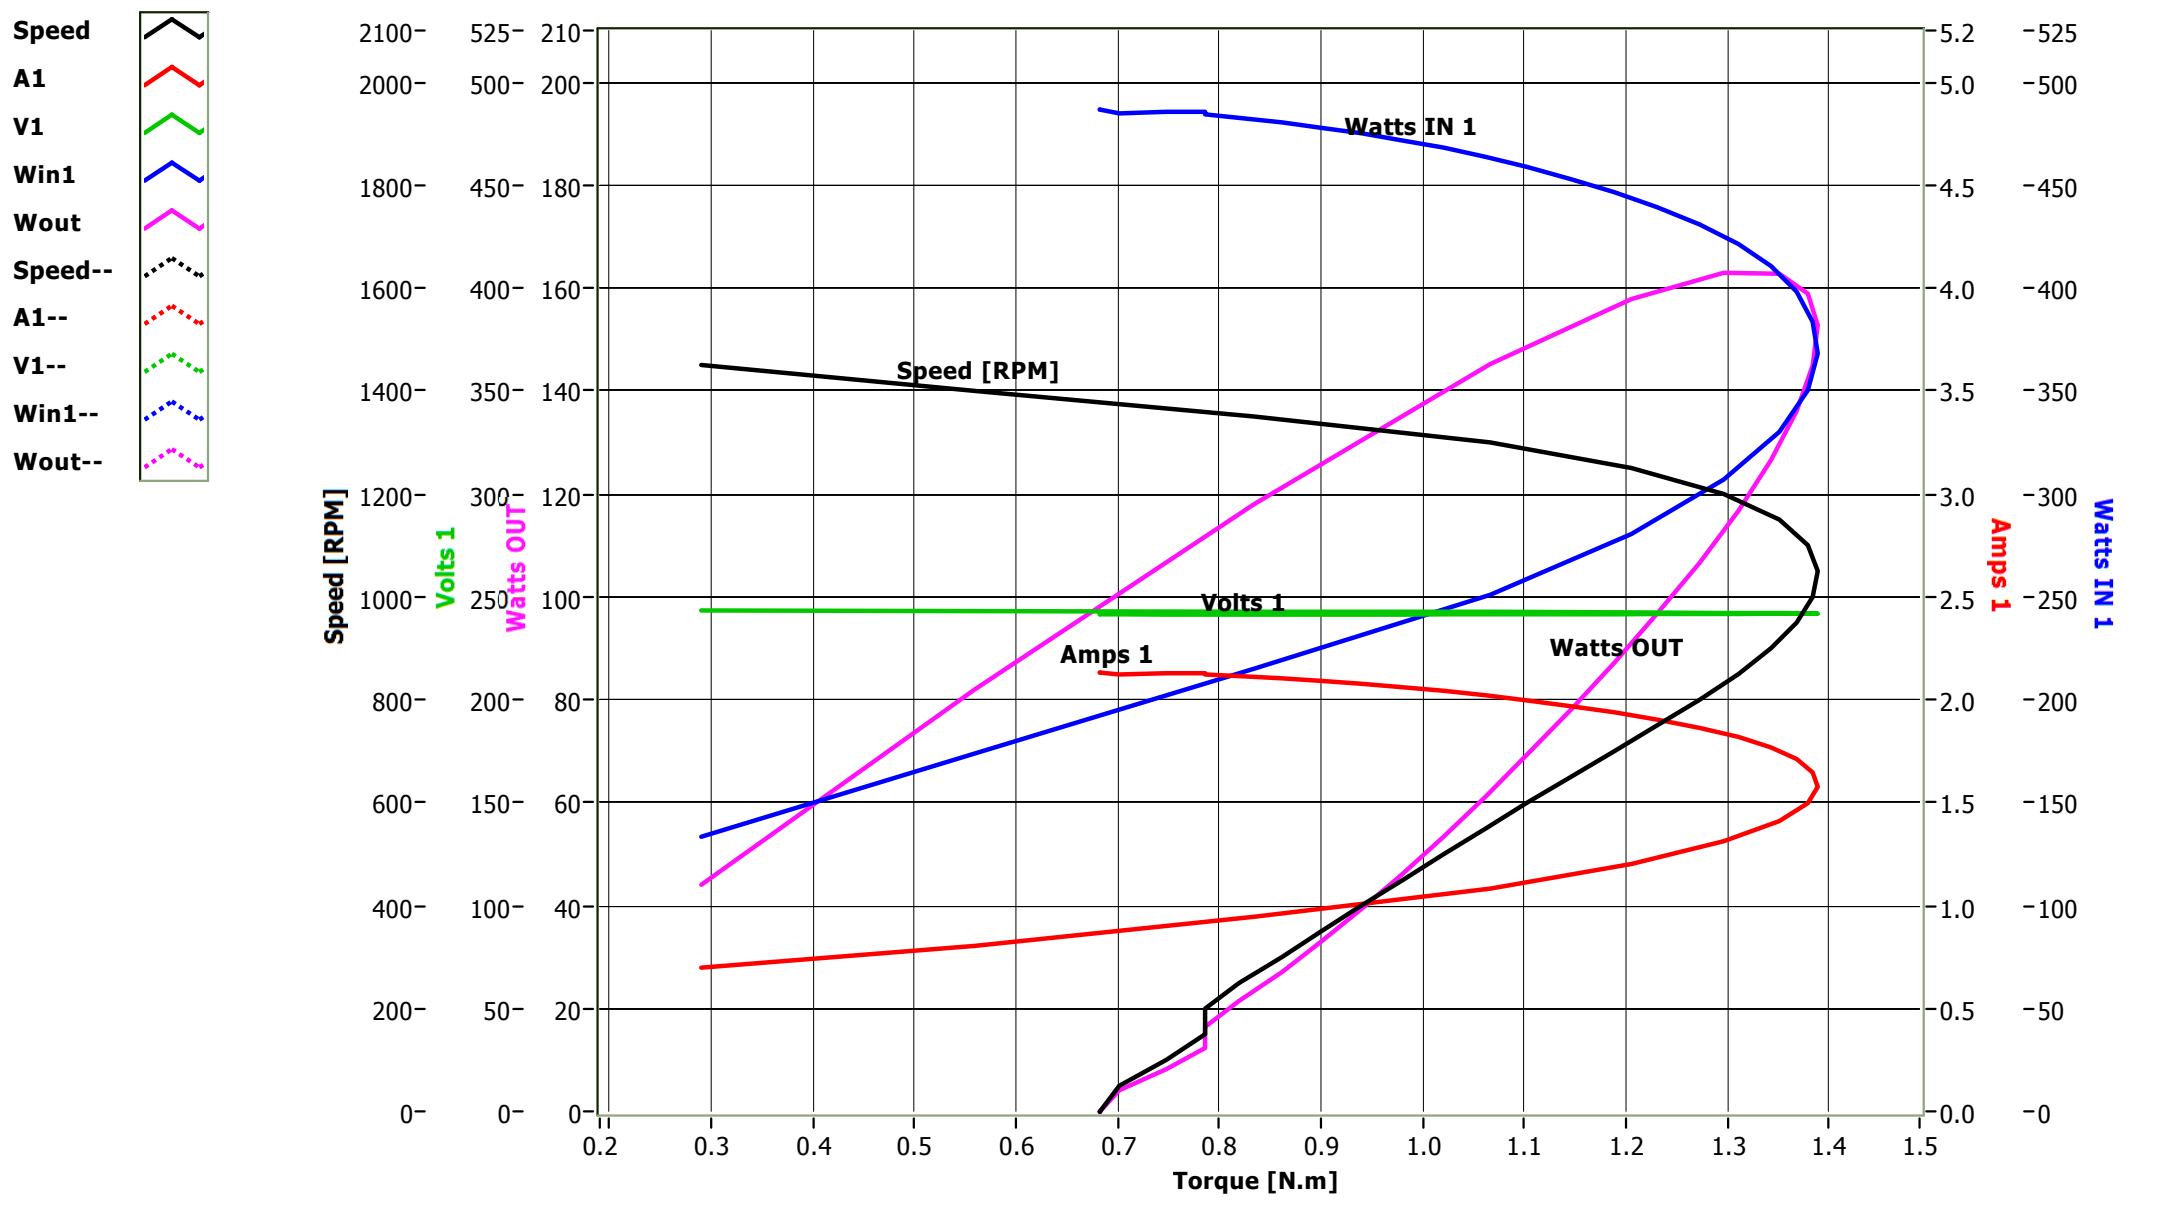

Current Data: C:\Documents and Settings\magtrolbench\Desktop\48-4-180 (6DS)\48-4-180 (6Speed DS) 4MFD High Speed.mdf

Comments

48-4-180/6DS High speed setting, using 4MFD cap